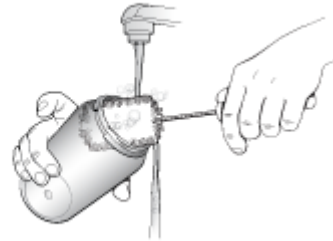

### CLEANING INSTRUCTIONS

- Wash thoroughly before first use.
- RINSE LID IMMEDIATELY AFTER EACH USE with warm water, pressing the AUTOSEAL® button so water flows through drink spout and vent hole.

- Then wash lid in top rack of dishwasher, or soak lid for 10 minutes in hot, soapy tap water.
- Bodies are top-rack dishwasher safe and can also be hand washed with warm water and a mild detergent and then rinsed thoroughly.

# contigo®

OR

- ALWAYS STORE PRODUCT WITH LID REMOVED and spout in open position to allow parts to dry completely.

PRESS BUTTON  
to sip

TIP  
to drink

RELEASE BUTTON  
to Automatically Seal